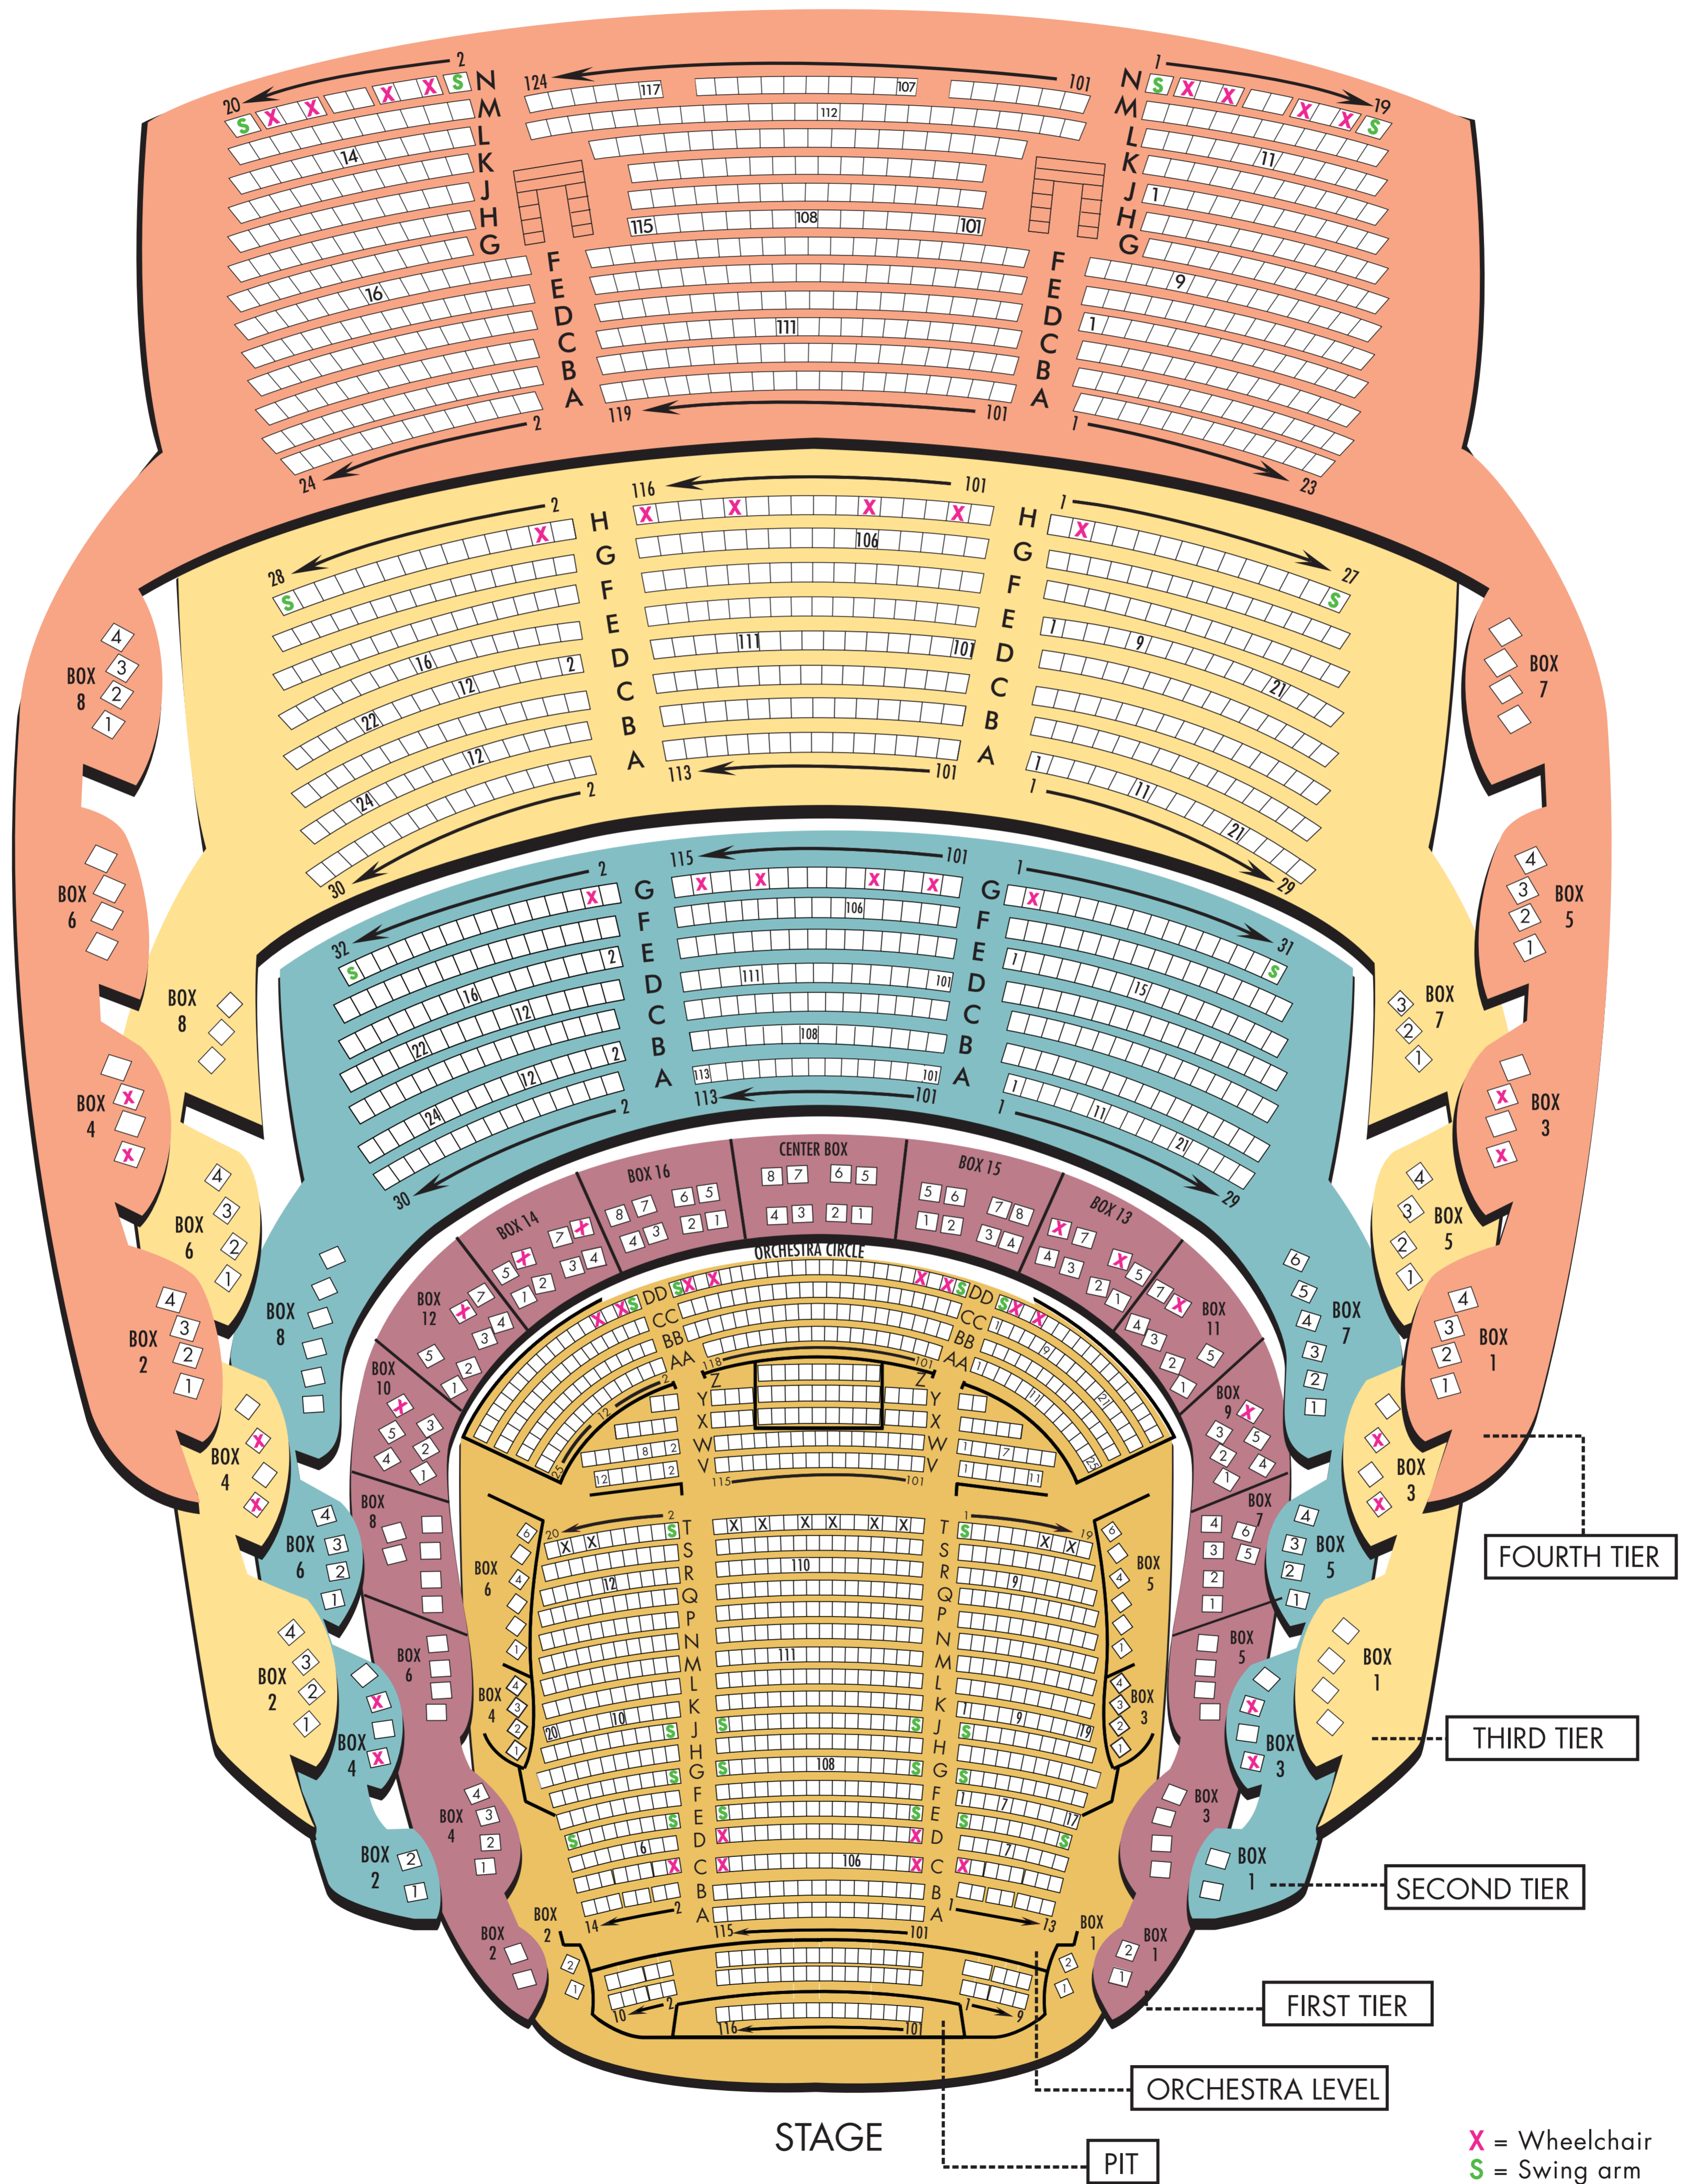

# ZIFF BALLET OPERA HOUSE

X = Wheelchair  
S = Swing arm