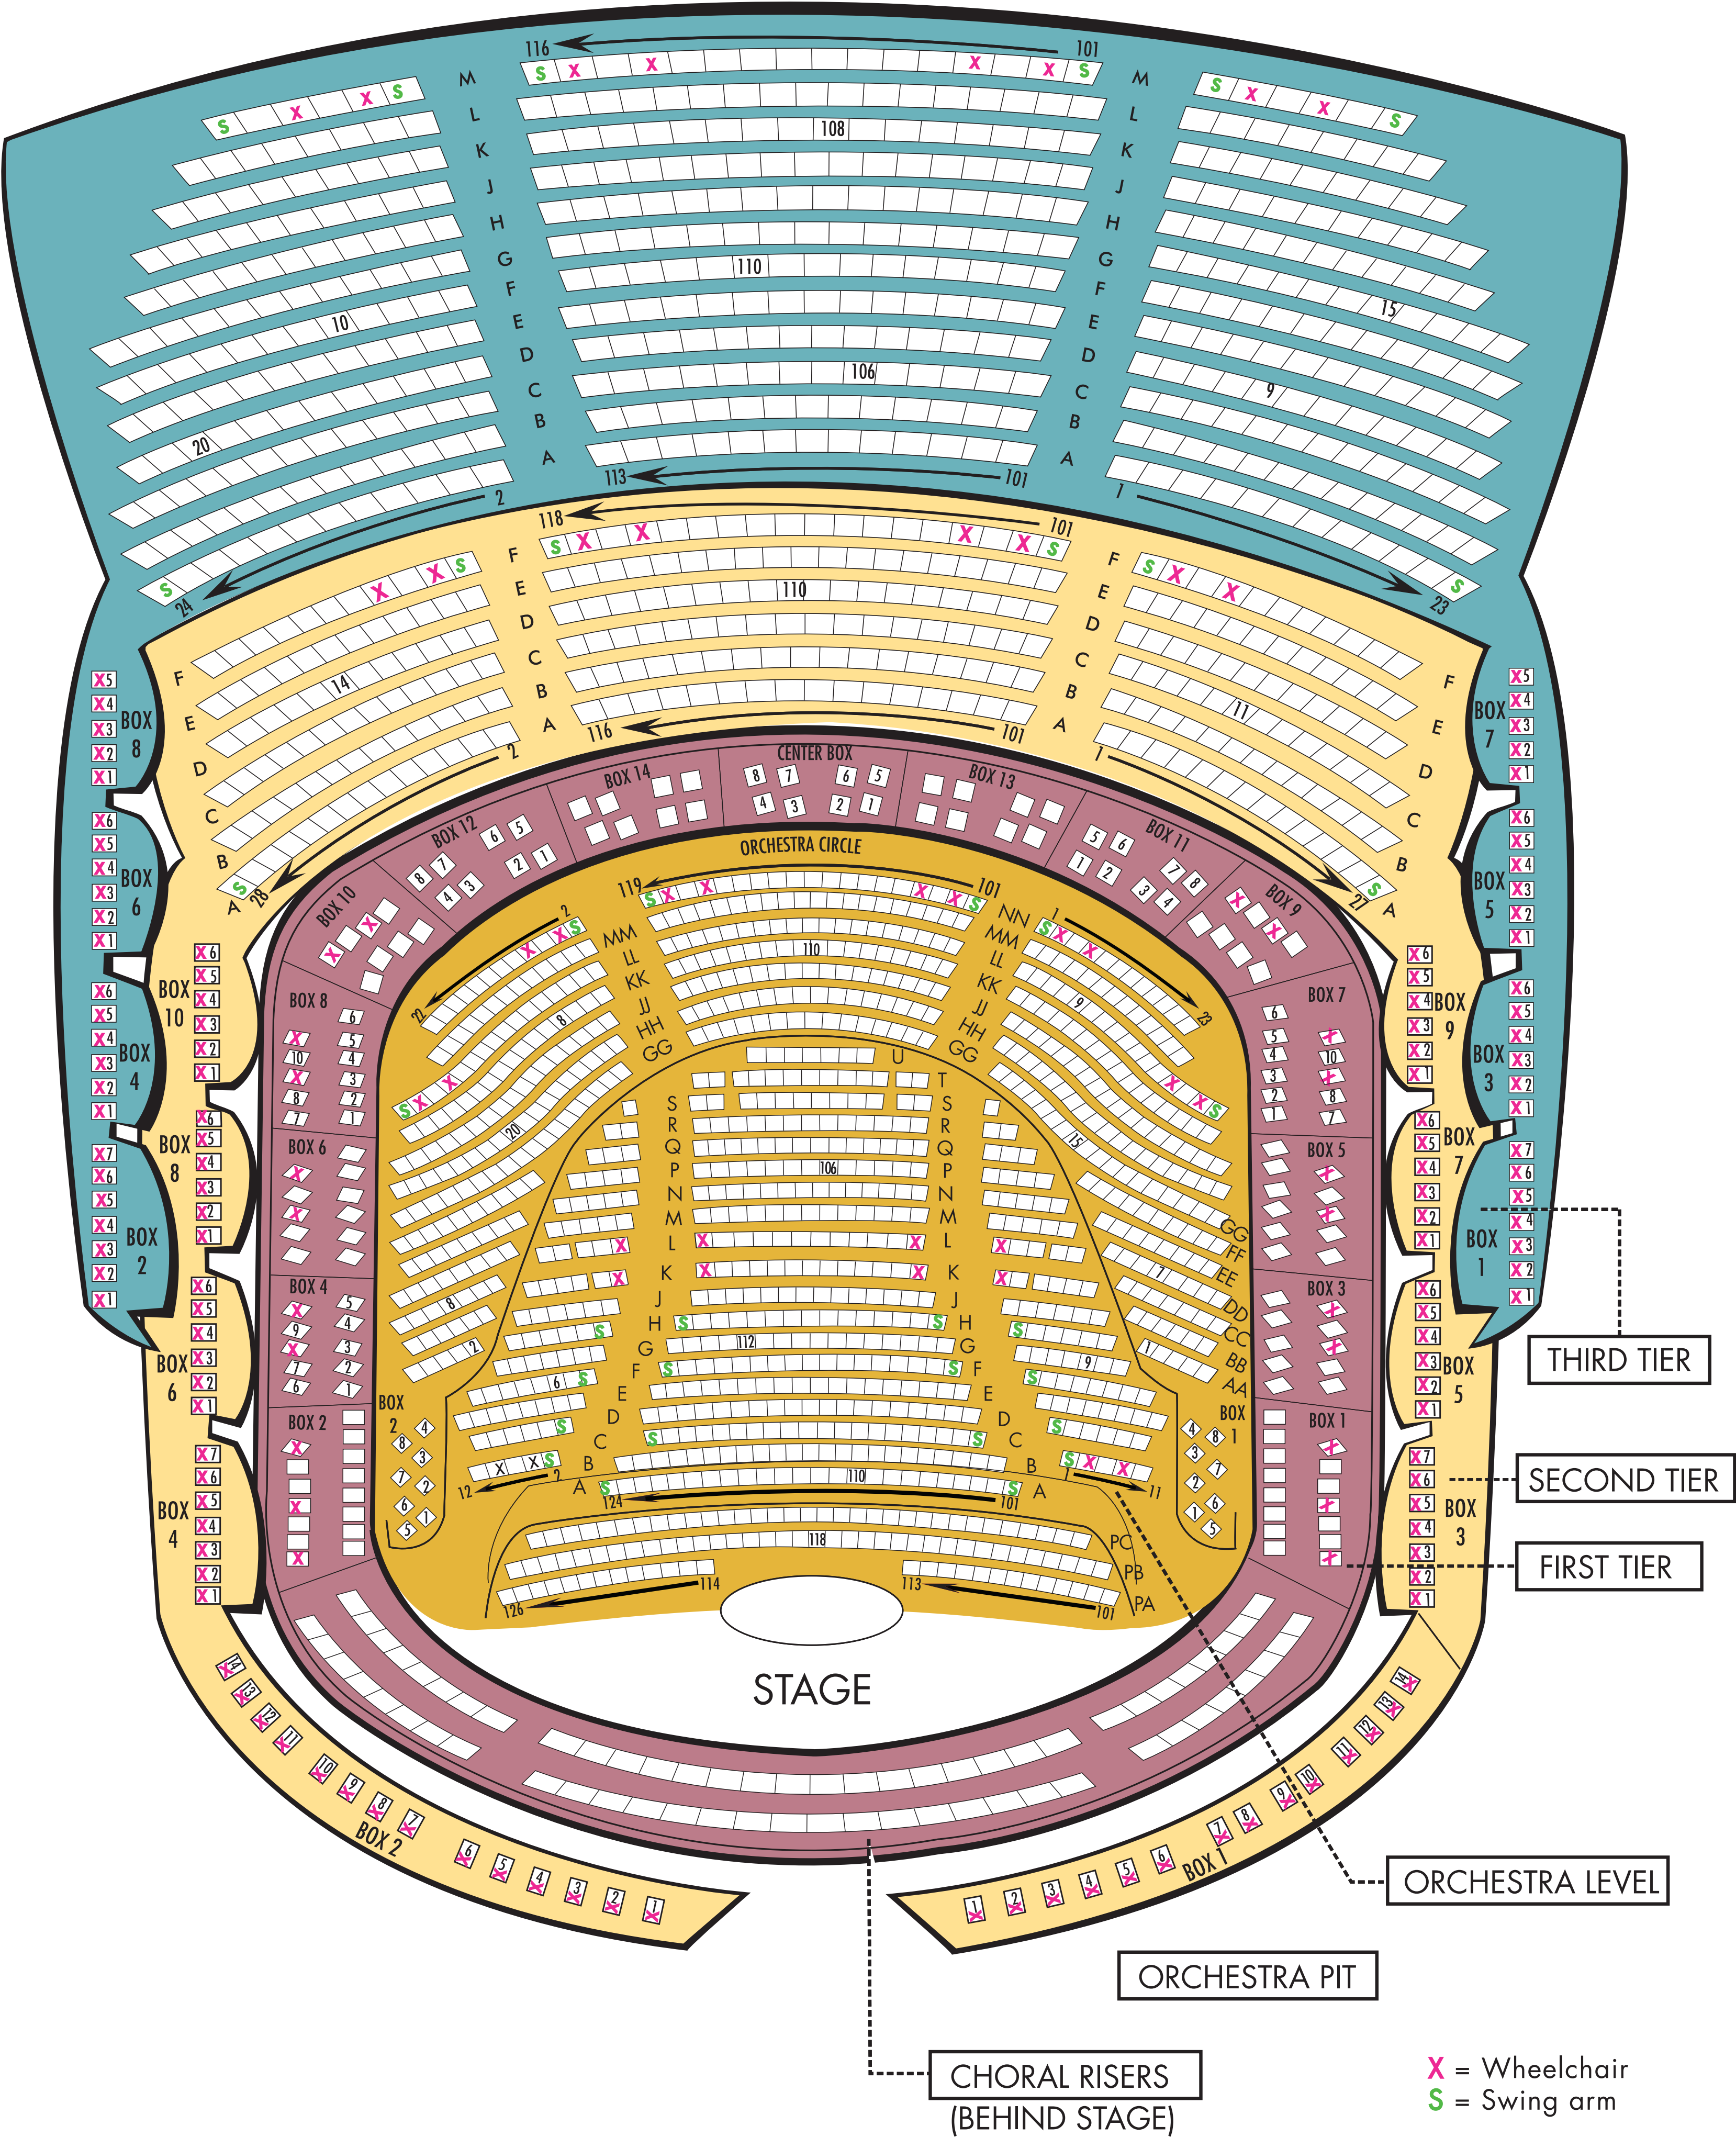

KNIGHT CONCERT HALL

X = Wheelchair
S = Swing arm